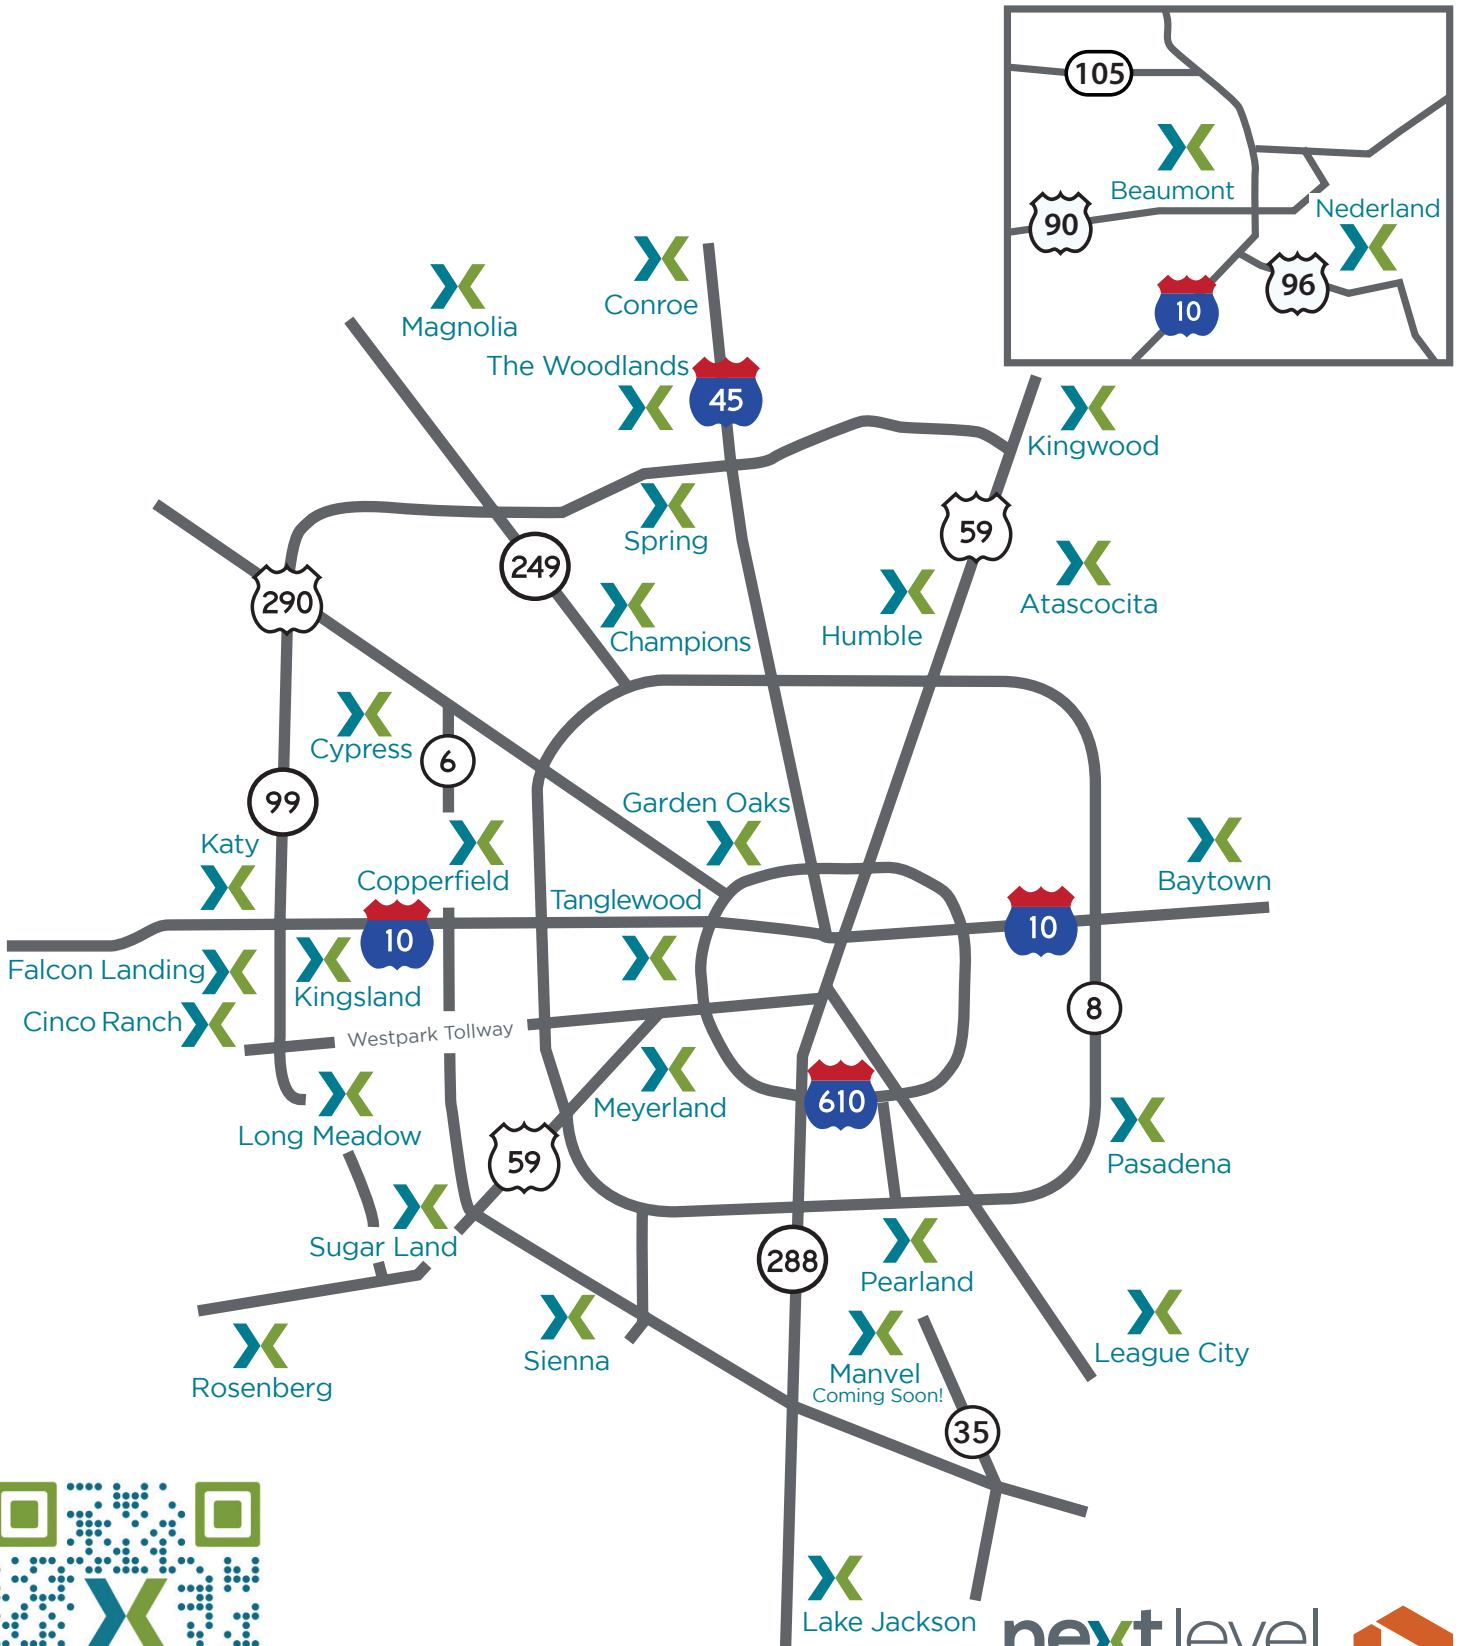

MANVEL

Coming Soon!

MEYERLAND

Open 9am-9pm
7 days a week
4936 Beechnut Street
Houston, TX 77096

NEDERLAND

Open 9am-9pm
7 days a week
1031 Nederland Ave,
Nederland, TX 77627

PASADENA

Open 9am-9pm
7 days a week
7315 Fairmont Pkwy
Pasadena, TX 77505

PEARLAND

Open 9am-9pm
7 days a week
8325 Broadway,
Ste. 220
Pearland, TX 77581

ROSENBERG

Open 9am-9pm
7 days a week
4002 FM 762
Suite 100
Rosenberg, TX 77469

SIENNA

Open 9am-9pm
7 days a week
8720 Hwy. 6, Ste. 400
Missouri City, TX 77459

SPRING

Open 9am-9pm
7 days a week
5211 FM 2920 Rd.
Spring, TX 77388

SUGAR LAND

Open 9am-9pm
7 days a week
16312 Southwest Freeway
Sugar Land, TX 77479

TANGLEWOOD

Open 9am-9pm
7 days a week
5749 San Felipe Street
Houston, TX 77057

THE WOODLANDS

Open 9am-9pm
7 days a week
25750 Kuykendahl Rd.,
Ste. A
Tomball, TX 77375

Next Level PRIME Houston Locations

Scan the QR code for your closest location!